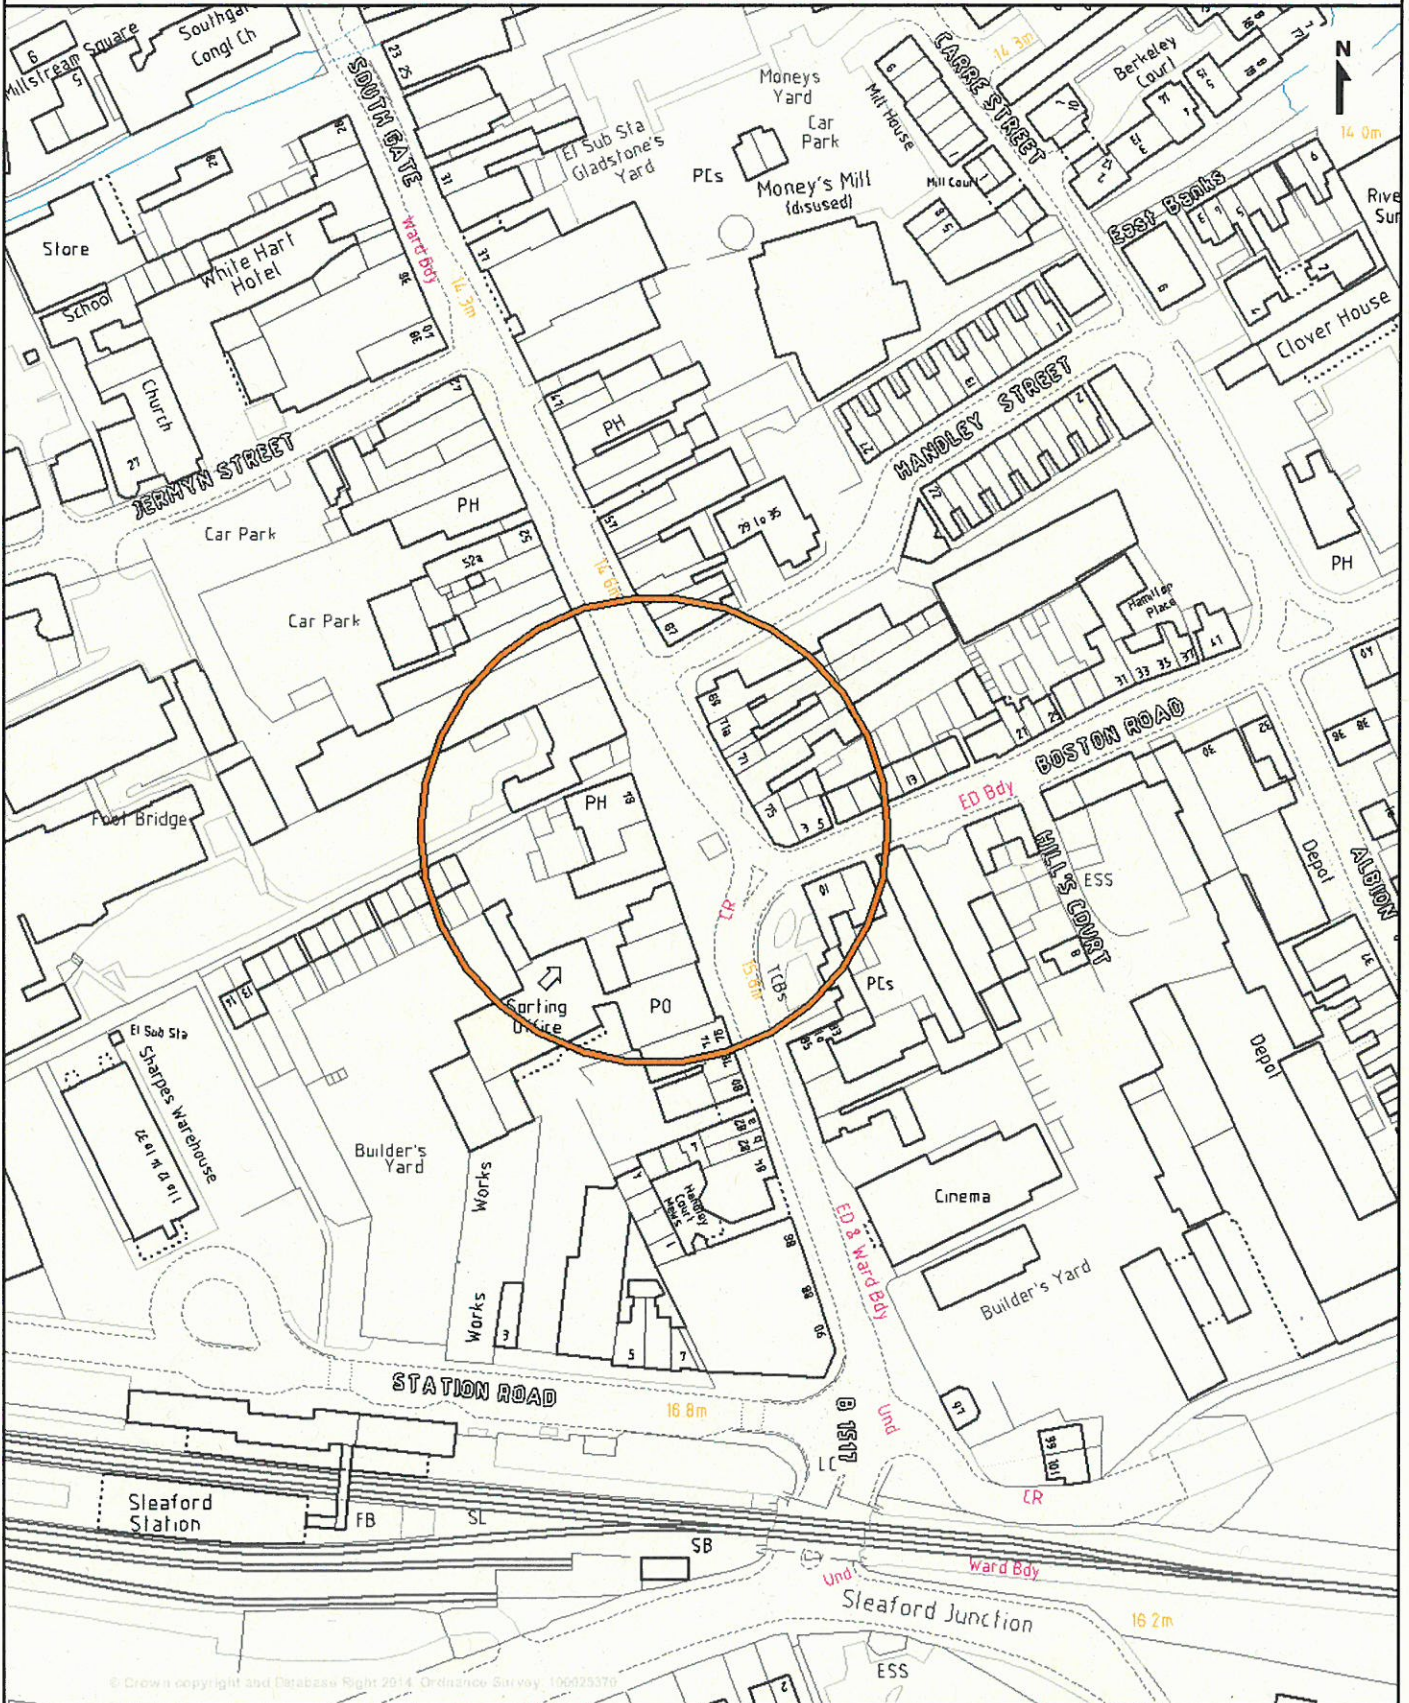

# APPENDIX A - LOCATION PLAN

## The Beer and Bean, Sleaford - location plan

Application for a Pavement Cafe Licence

**Lincolnshire**  
COUNTY COUNCIL

Scale 1/1554

DIRECTORATE FOR DEVELOPMENT  
Director: Richard Willis  
City Hall, Orchard Street, Lincoln LN1 1DN

This map is reproduced from Ordnance Survey material with the permission of Ordnance Survey on behalf of the Controller of Her Majesty's Stationery Office © Crown copyright. Unauthorised reproduction infringes Crown copyright and may lead to prosecution or civil proceedings. 100025370 2006.